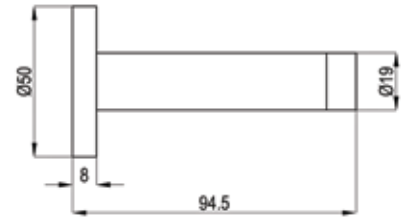

RAK90910

Door Stopper with Flang
Door Mounted
SS 304 Satin finish