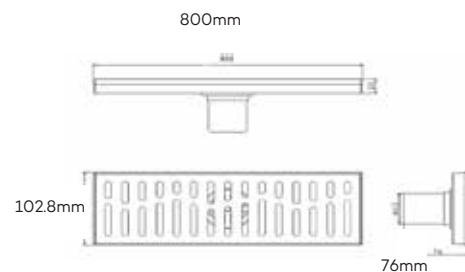

RAK90732

Floor Drain Long Grate Insert
with Smell Prevention
and Opening Key
Cover Type A
Channel 800x103mm
SS 304 Satin finish