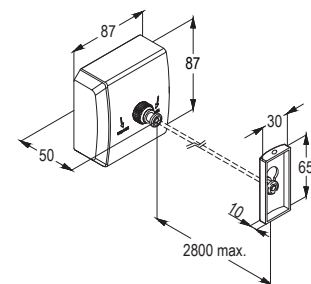

**RAK91051-1**

Toilet Brush Holder
Wall Mounted
SS 304 Polished finish

**RAK91052-1**

Toilet Brush Holder
Floor Mounted
SS 304 Polished finish

**RAK90900**

Square Cloth Line
2.5 M
SS 304 Polished finish

**RAK90940**