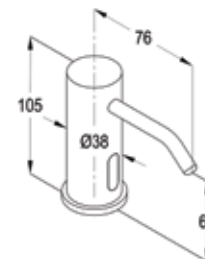

RAK90100

Deck Mounted
Automatic Soap Dispenser
Capacity 1600ml
Power: AC220V DC1.6V
Brass Chrome finish

RAK90110

Wall Mounted
Automatic Soap Dispenser
Capacity 800ml
Power: 4 AA Batteries
SS 304 Satin finish

RAK90111

Wall Mounted
Automatic Soap Dispenser
Capacity 900ml
Power: 4 AA Batteries
SS 304 Satin finish

RAK90120

Wall Mounted
Soap Dispenser, Pull type
Capacity 1000ml
SS 304 Satin finish