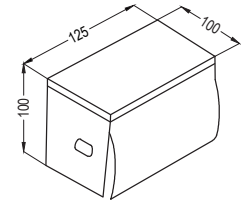

RAK90220

Exposed Single Toilet Roll holder
SS 304 Satin finish

RAK90211

Recessed Double Toilet Roll Holder
SS 304 Satin finish