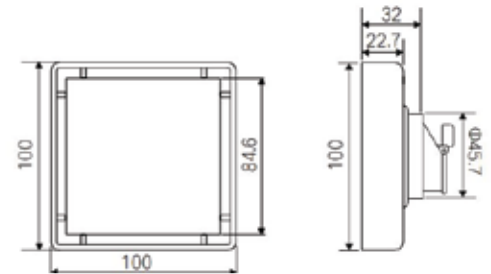

RAK90700

Stamping Floor Drain
Tile Insert
with Smell Prevention
and Opening Key
100x100mm
SS 304 Satin finish