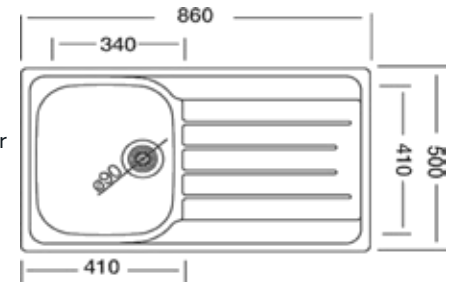

Inset Sink 48X48
Single Bowl
S.S 304 Satin finish
3.5" Waste with siphons

RAK90810

Inset Sink 50X86
Single Bowl Single Drainer
S.S 304 Satin finish
3.5" Waste with siphons

RAK90830

Inset Sink 50X100
Double Bowl Single Drainer
S.S 304 Satin finish
3.5" Waste with siphons