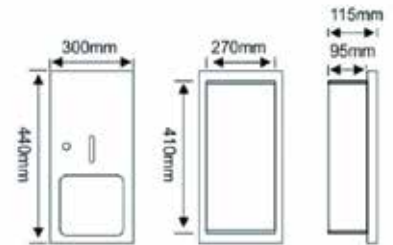

RAK90540

Paper Towel Dispenser Recessed
Capacity up to 300C-fold
or 400 multifold
One door with front
tumbler lock keyed
SS 304 Satin finish