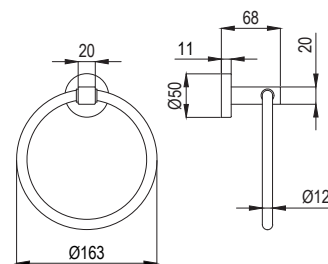

RAK92003

Towel Ring
SS 304 Satin finish