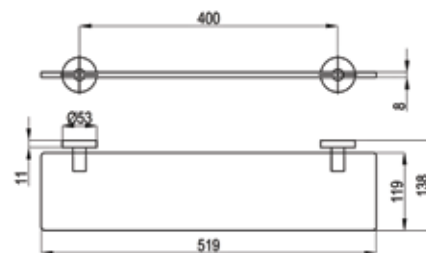

RAK91010

Glass Shelf
519mm
SS 304 Satin finish & Glass

RAK91011

Double Towel Bar
580mm
SS 304 Satin finish