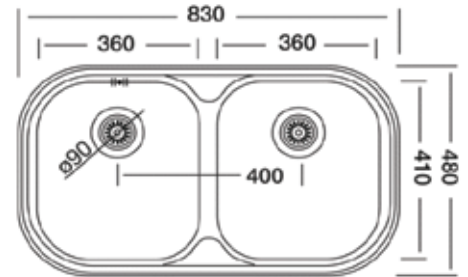

RAK90820

Inset Sink 50X116
Double Bowl Single Drainer
S.S 304 Satin finish
3.5" Waste with siphons

RAK90850

Undermount Sink 40x40
Single Bowl
S.S 304 Polished finish
3.5" Waste with siphons

RAK90860

Undermount Sink 48 x 83
Double Bowl
S.S 304 Polished finish
3.5" Waste with siphons