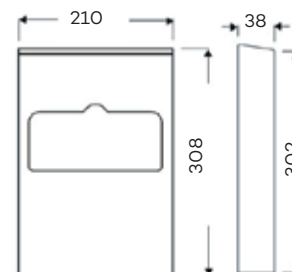

RAK90530

Wall Mounted Seat-cover
Paper Dispenser
SS 304 Satin finish