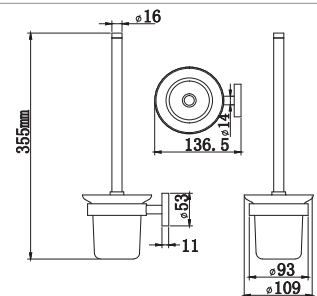

RAK91032

Toilet Brush
SS 304 Satin finish with Glass