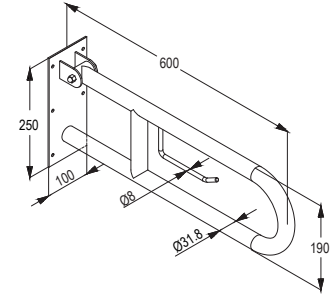

RAK90400
Folding Up Grab Bar
600mm
SS 304 Satin finish

RAK90401
Folding Up Grab Bar
800mm
SS 304 Satin finish

RAK90460
Folding Shower Seat
Wall Mounted
Load capacity up to 100kg
SS 304 Satin finish

RAK90411
Grab Bar Right Handed
SS 304 Satin finish
up to 150kg