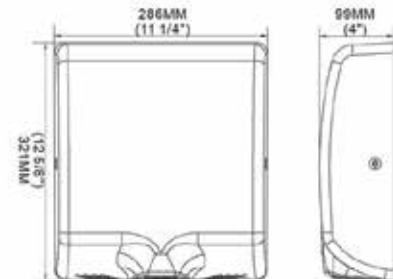

RAK90600

Automatic Hand Dryer Wall Mounted
Voltage: 220V-240V
SS 304 Satin finish