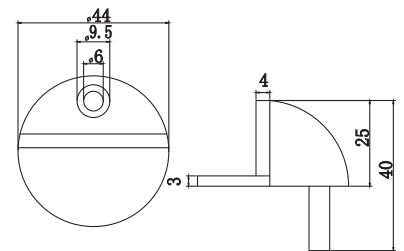

RAK90912

Floor Mounted
Hemisphere Door Stopper
SS 304 Satin finish

RAK90920

Shower Curtain Rod
22-gauge (0.8mm)
1800x1800 Vinyl Curtain
SS 304 Satin finish