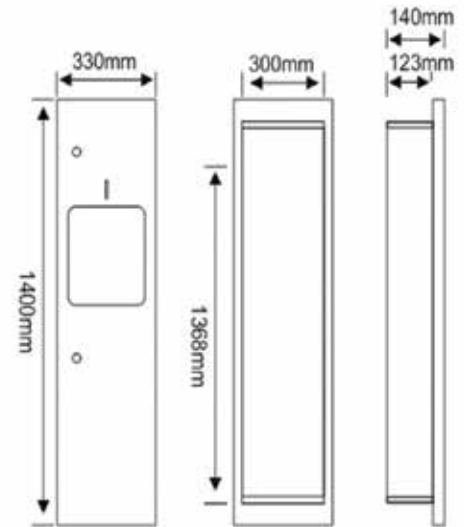

RAK90543

Paper Towel Dispenser
with Waste Receptacle, Recessed
Capacity up to 450C-fold or 600 multifold
Waste container capacity 14L
One door with front tumbler locks keyed
SS 304 Satin finish