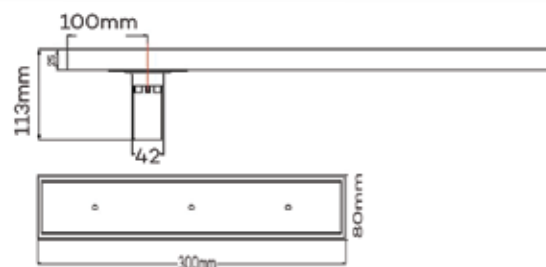

RAK90720

Shower Channel
Tile Insert
with Smell Prevention
and Opening Key
Channel 300x80mm
SS 304 Satin finish