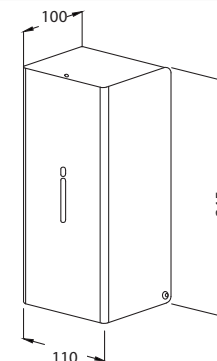

RAK90110

Wall Mounted
Automatic Soap Dispenser
Capacity 800ml
Power: 4 AA Batteries
SS 304 Satin finish