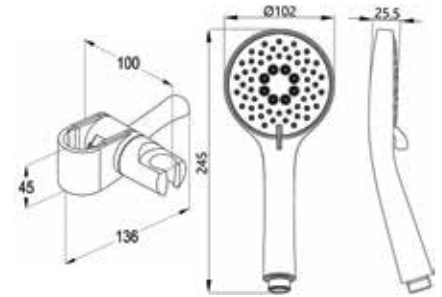

RAK90451

Assistive Sliding Bar
ADA Compliant Design
SS 304 Satin finish

ASSISTIVE ACCESSORIES

STAINLESS STEEL

RAK90452

Hand Shower 3 Function
ABS Chrome finish
with Slider

RAK90461

Surface Mounted Cushion Pad
Armrest,
Cushion pad: Nylon Material
Bearing the Weight of 150kg
SS 304 Satin finish