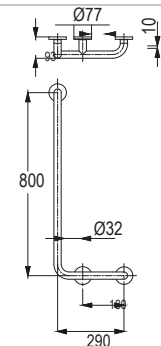

RAK90451

Assistive Sliding Bar
ADA Compliant Design
SS 304 Satin finish