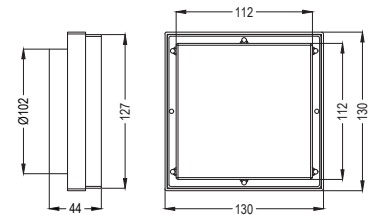

RAK90704

Stamping Floor Drain Casting
Floor Drain Tile Insert
with opening key 130x130mm
SS 304 Satin finish