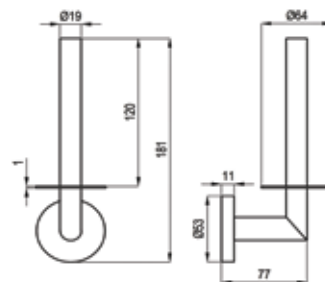

RAK91015

Extra Paper Holder
SS 304 Satin finish