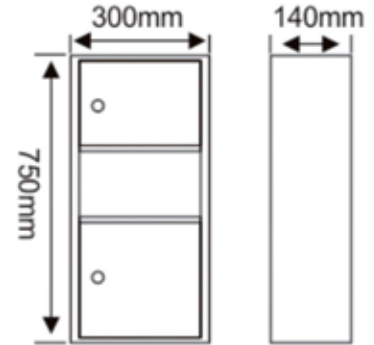

RAK90542

Wall Mounted Paper Towel Dispenser
with Waste Receptacle
Capacity up to 350C-fold or 475 multifold
Waste Container capacity 14L
Two doors with front tumbler locks keyed
SS 304 Satin finish