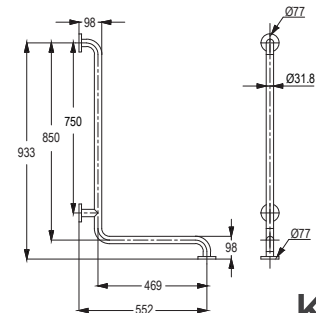

RAK90420
Grab Bar Horizontal Angled
SS 304 Satin finish