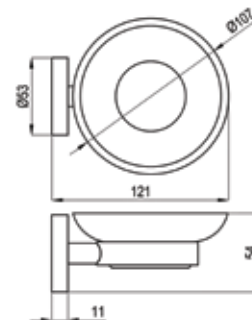

RAK91008

Soap Dish
SS 304 Satin finish & Glass