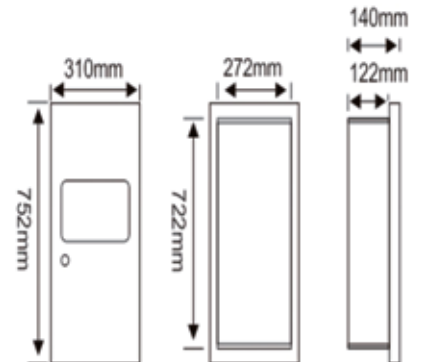

RAK90541

Paper Towel Dispenser Recessed
with Waste Receptacle
Capacity up to 350C-fold or 475 multifold
Waste container capacity 14L
One door with one tumbler lock keyed
SS 304 Satin finish