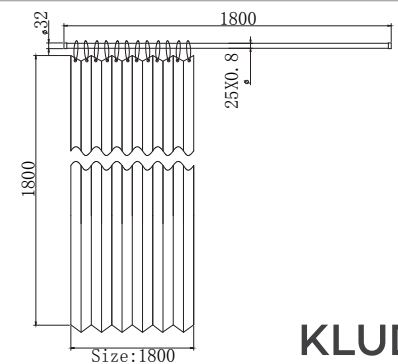

RAK90910

Door Stopper with Flang
Door Mounted
SS 304 Satin finish

RAK90911

Door Stopper with Rubber Head
Wall and Floor Mounted
SS 304 Satin finish

RAK90912

Floor Mounted
Hemisphere Door Stopper
SS 304 Satin finish

RAK90920

Shower Curtain Rod
22-gauge (0.8mm)
1800x1800 Vinyl Curtain
SS 304 Satin finish