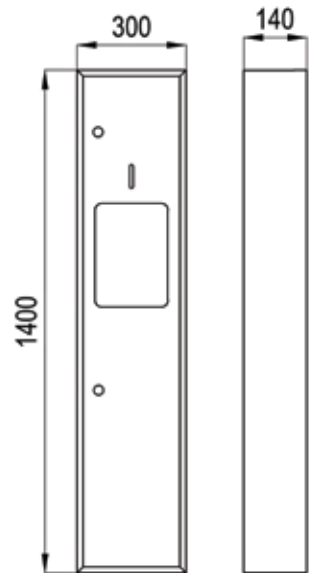

RAK90544

Paper Towel Dispenser
with Waste Receptacle
Capacity up to 450C-fold or 600 multifold
Waste container capacity 14L
One door with two tumbler locks keyed
SS 304 Satin finish