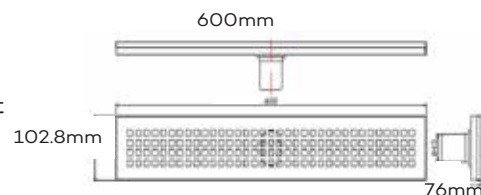

RAK90731

Floor Drain Long Grate Insert
with Smell Prevention
and Opening Key
Cover Type B
Channel 600x103mm
SS 304 Satin finish