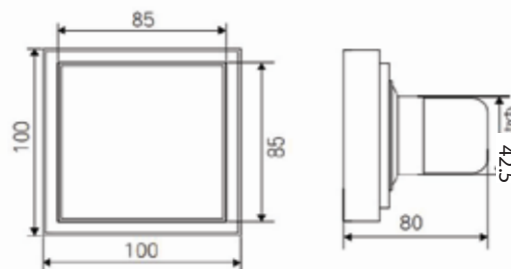

RAK90710

Casting Floor Drain
Tile Insert
with Smell Prevention
and Opening Key
100x100mm
SS 304 Satin finish