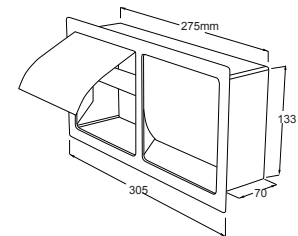

RAK90221

Exposed Double Toilet Roll Holder
SS 304 Satin finish