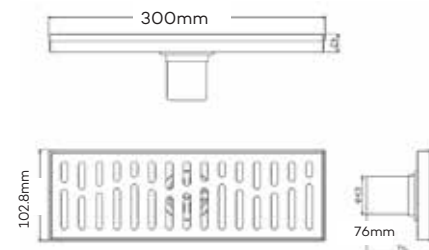

RAK90730

Floor Drain Long Grate Insert
with Smell Prevention
and Opening Key
Cover Type A
Channel 300x103mm
SS 304 Satin finish