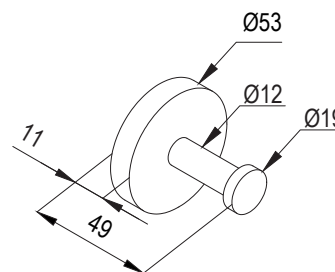

RAK91005

Single Robe Hook
SS 304 Satin finish