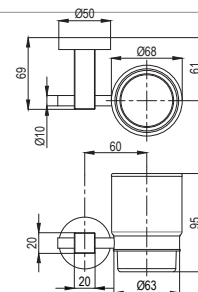

RAK92007

Tumbler Holder
SS 304 Satin finish & Glass