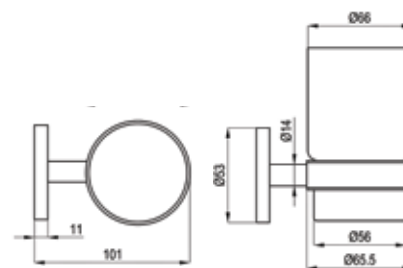

RAK91007

Tumbler Holder
SS 304 Satin finish & Glass