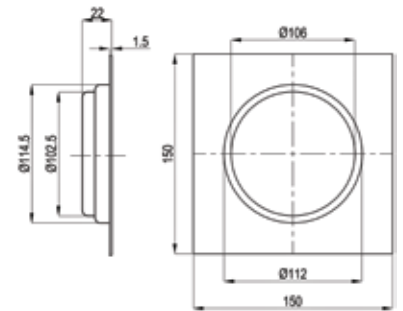

RAK90750-1

Floor Drain
150x150mm
SS 304 Polished finish