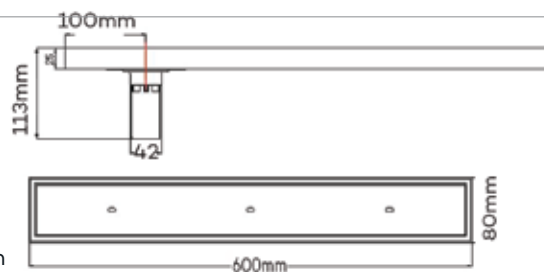

RAK90721

Shower Channel
Tile Insert
with Smell Prevention
and Opening Key
Channel 600x80mm
SS 304 Satin finish