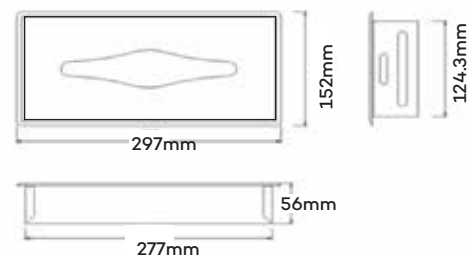

RAK90530

Wall Mounted Seat-cover
Paper Dispenser
SS 304 Satin finish

RAK90531

Wall Mounted Hygiene
Plastic Bag Dispenser
SS 304 Satin finish

RAK90531-1

Wall Mounted Hygiene
Plastic Bag Dispenser
SS 304 Polished finish

RAK90500

Tissue Dispenser, Recessed
Capacity One standard
Facial Tissue Box
SS 304 Satin finish