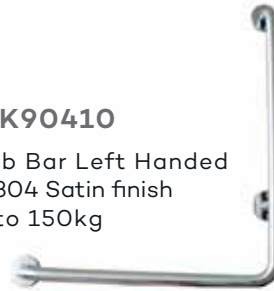

RAK90451

Assistive Sliding Bar
ADA Compliant Design
SS 304 Satin finish

ASSISTIVE ACCESSORIES

STAINLESS STEEL

RAK90452

Hand Shower 3 Function
ABS Chrome finish
with Slider

RAK90461

Surface Mounted Cushion Pad
Armrest,
Cushion pad: Nylon Material
Bearing the Weight of 150kg
SS 304 Satin finish

RAK90400
Folding Up Grab Bar
600mm
SS 304 Satin finish

RAK90401
Folding Up Grab Bar
800mm
SS 304 Satin finish

RAK90460
Folding Shower Seat
Wall Mounted
Load capacity up to 100kg
SS 304 Satin finish

RAK90411
Grab Bar Right Handed
SS 304 Satin finish
up to 150kg