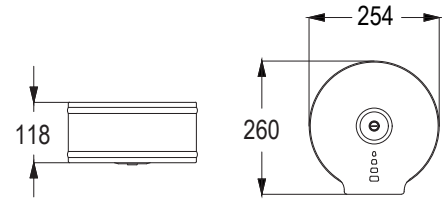

RAK90200

Jumbo Roll Paper Dispenser
SS 304 Satin finish