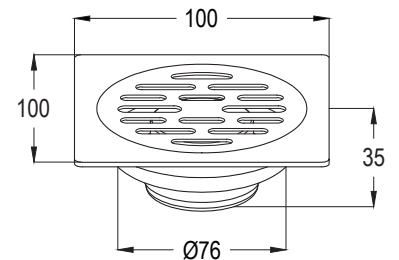

RAK90760-1

Floor Drain 100x100mm
SS 304 Polished finish