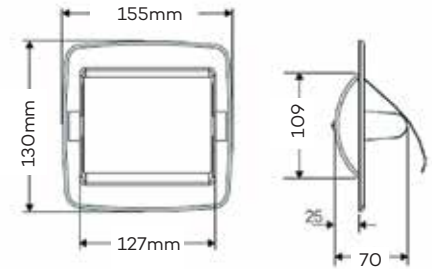

RAK90210

Recessed Single Toilet Roll Holder
SS 304 Polished finish