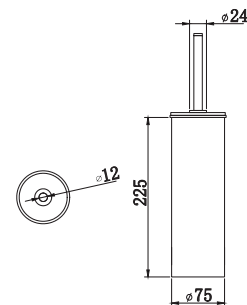

RAK91050-1

Toilet Brush Holder
Floor Mounted
SS 304 Polished finish