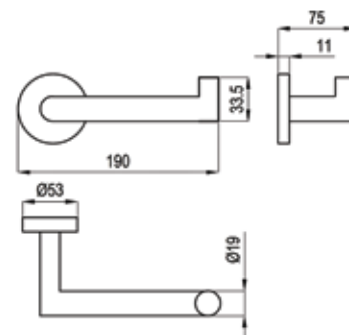

RAK91016

Toilet Roll Holder
SS 304 Satin finish