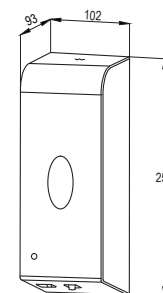

RAK90111

Wall Mounted
Automatic Soap Dispenser
Capacity 900ml
Power: 4 AA Batteries
SS 304 Satin finish