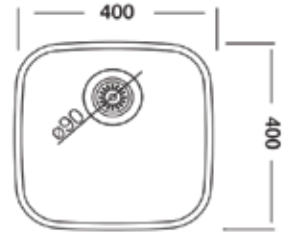

RAK90820

Inset Sink 50X116
Double Bowl Single Drainer
S.S 304 Satin finish
3.5" Waste with siphons

RAK90850

Undermount Sink 40x40
Single Bowl
S.S 304 Polished finish
3.5" Waste with siphons

RAK90860

Undermount Sink 48 x 83
Double Bowl
S.S 304 Polished finish
3.5" Waste with siphons