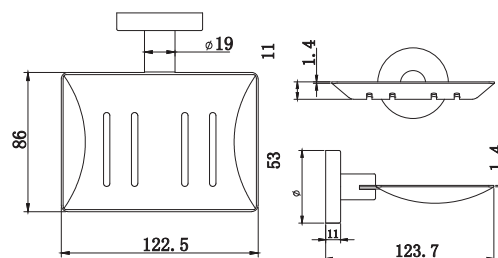

RAK91002

Wall Mounted
Soap Dish
SS 304 Satin finish