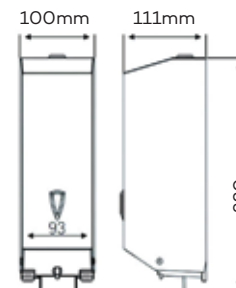

RAK90120

Wall Mounted
Soap Dispenser, Pull type
Capacity 1000ml
SS 304 Satin finish