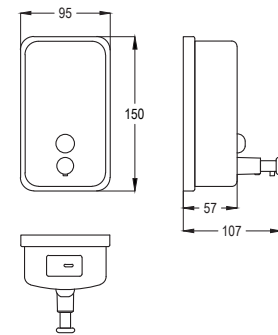

RAK90131

Wall Mounted
Soap Dispenser,
Push type Capacity 500ml
SS 304 Satin finish