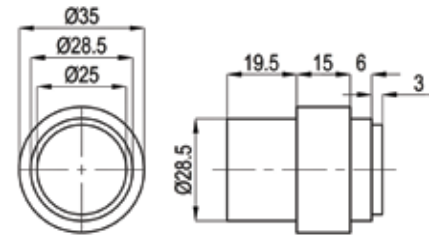

RAK90911

Door Stopper with Rubber Head
Wall and Floor Mounted
SS 304 Satin finish