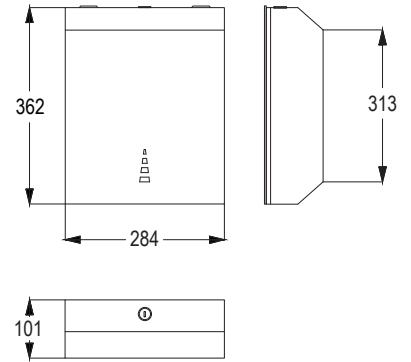

RAK90510
Wall Mounted
Paper Dispenser
Capacity: 400C-fold
or 525 multifold
SS 304 Satin finish

RAK90510-1
Wall Mounted
Paper Dispenser
Capacity: 400C-fold
or 525 multifold
SS 304 Polished finish

RAK90511
Paper Towel Dispenser
with Waste Receptacle, Recessed
Capacity up to 350C-fold or 475 multifold
Waste container capacity 7L
Two doors with front tumbler locks keyed
SS 304 Satin finish