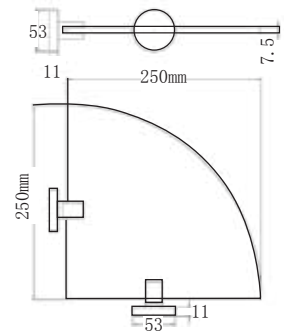

RAK91025

Double Robe Hook
SS 304 Satin finish

RAK91035

Adjustable Triple Robe Hook
SS 304 Satin finish

RAK91034

Corner Glass Shelf
SS 304 Satin finish & Glass

RAK91032

Toilet Brush
SS 304 Satin finish with Glass