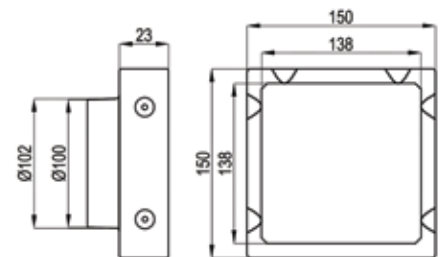

RAK90701-1

Stamping Floor Drain
Tile Insert
100x100mm
SS 304 Polished finish

RAK90702-1

Stamping Floor Drain
Tile Insert
with Smell Prevention
and Opening Key
100x100mm
SS 304 Polished finish

RAK90703-1

Stamping Floor Drain
Tile Insert
150x150mm
SS 304 Polished finish