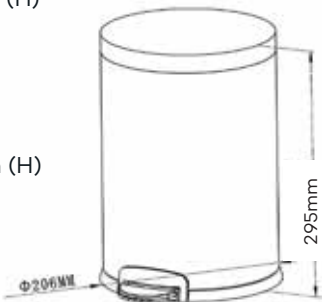

RAK90305

Pedal Dust Bin, 30L
(dia.)305mm X 666mm (H)
SS 410 Satin finish