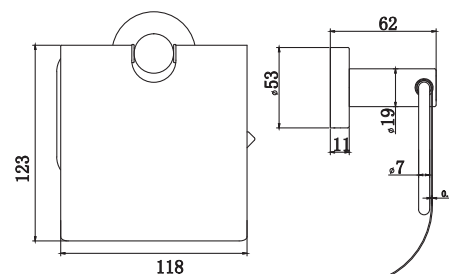

RAK91004

Toilet Roll Holder with Lid
SS 304 Satin finish