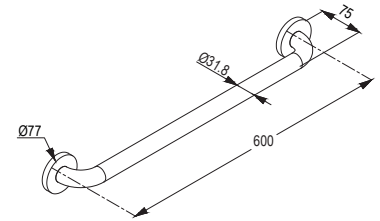

RAK90430

Grab Bar
600mm
SS 304 Satin finish

RAK90431

Grab Bar
700mm
SS 304 Satin finish

RAK90432

Grab Bar
900mm
SS 304 Satin finish

RAK90440

Grab Bar with Soap Dish
SS 304 Satin finish