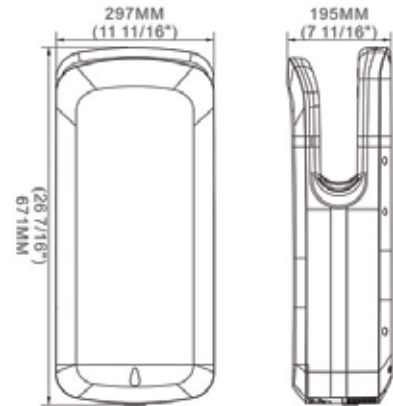

RAK90610

Blade Type Automatic Hand Dryer Wall Mounted
Voltage: 220V-240V
ABS Silver paint finish