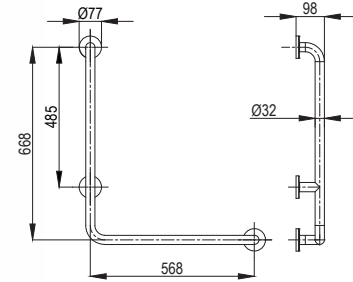

RAK90420
Grab Bar Horizontal Angled
SS 304 Satin finish