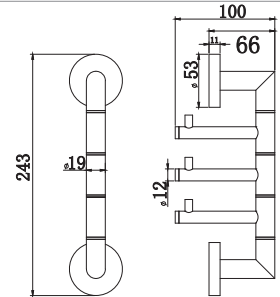

RAK91035

Adjustable Triple Robe Hook
SS 304 Satin finish

RAK91034

Corner Glass Shelf
SS 304 Satin finish & Glass