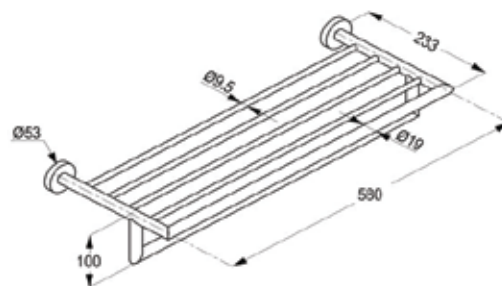

RAK91020

Shelf with Towel Bar
580mm
SS 304 Satin finish

RAK91001

Towel Bar
580mm
SS 304 Satin finish