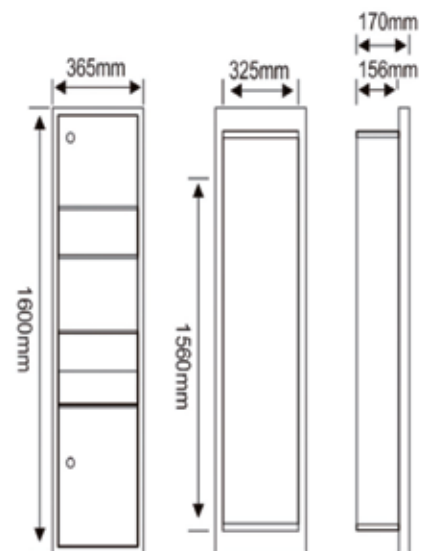

RAK90513

Paper Towel Dispenser Recessed
with Waste Receptacle
Capacity up to 450C-fold or 600 multifold
Waste container capacity 14L
Dryer: Infrared Sensor, Heater 650W
Three doors with front tumbler locks keyed
SS 304 Satin finish