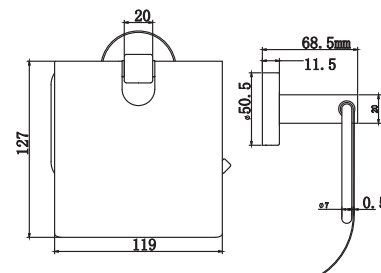

RAK92004

Toilet Roll Holder
with Lid
SS 304 Satin finish