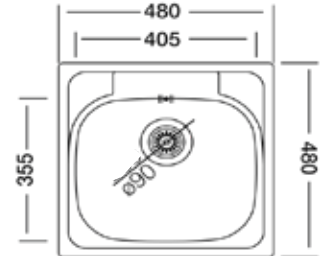

Inset Sink 48X48
Single Bowl
S.S 304 Satin finish
3.5" Waste with siphons

RAK90810

Inset Sink 50X86
Single Bowl Single Drainer
S.S 304 Satin finish
3.5" Waste with siphons

RAK90830

Inset Sink 50X100
Double Bowl Single Drainer
S.S 304 Satin finish
3.5" Waste with siphons