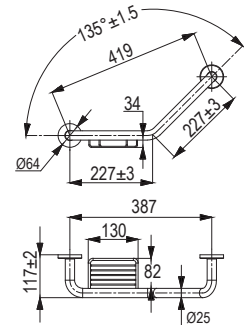

RAK90430

Grab Bar
600mm
SS 304 Satin finish

RAK90431

Grab Bar
700mm
SS 304 Satin finish

RAK90432

Grab Bar
900mm
SS 304 Satin finish

RAK90440

Grab Bar with Soap Dish
SS 304 Satin finish