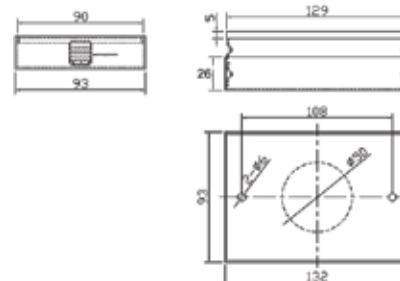

RAK90531

Wall Mounted Hygiene
Plastic Bag Dispenser
SS 304 Satin finish