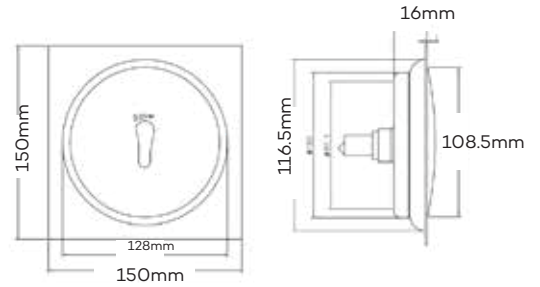

RAK90741-1

Pop Up Foot Floor Drain
150x150mm
SS 304 Polished finish