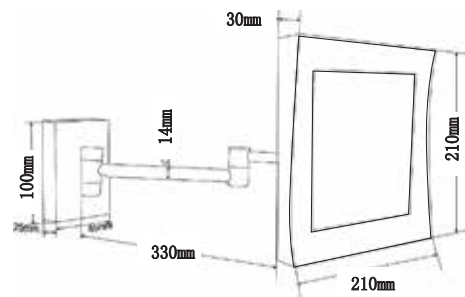

RAK90941

8x8" Square Vanity
Mirror with LED
Magnifying multiple:3
Brass Chrome Plated