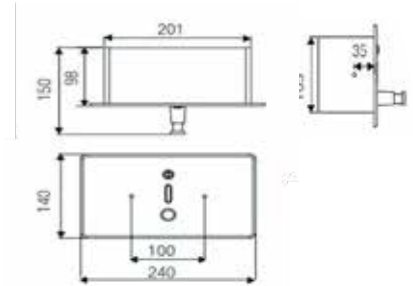

RAK90130

Recessed Soap Dispenser
Capacity 1000ml
SS 304 Satin finish