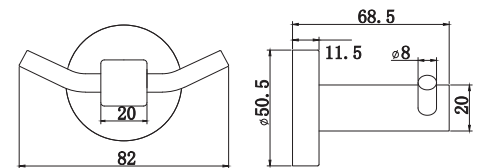

**RAK92004**

Toilet Roll Holder
with Lid
SS 304 Satin finish

**RAK92001**

Towel Bar 560mm
SS 304 Satin finish

**RAK92025**

Double Robe Hook
SS 304 Satin finish

**RAK92020**

Towel Shelf with Towel Bar
600 x 210 x 130mm
SS 304 Satin finish