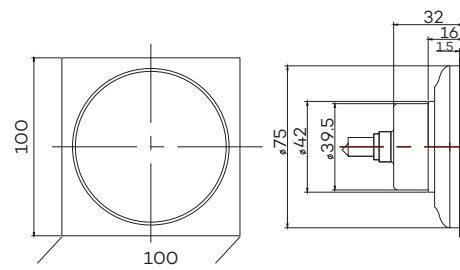

RAK90740-1

Pop Up Foot Floor Drain
100x100mm
SS 304 Polished finish