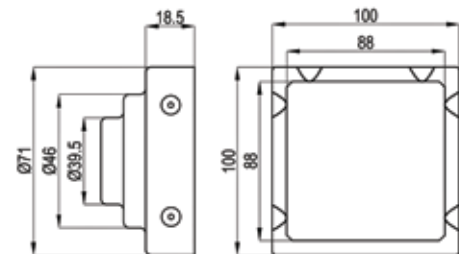

RAK90702-1

Stamping Floor Drain
Tile Insert
with Smell Prevention
and Opening Key
100x100mm
SS 304 Polished finish