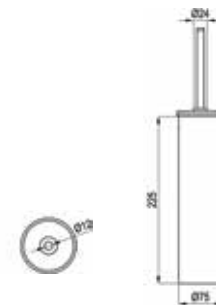

RAK91051-1

Toilet Brush Holder
Wall Mounted
SS 304 Polished finish