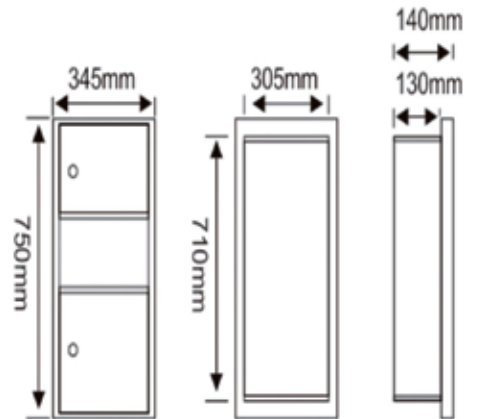

RAK90511
Paper Towel Dispenser
with Waste Receptacle, Recessed
Capacity up to 350C-fold or 475 multifold
Waste container capacity 7L
Two doors with front tumbler locks keyed
SS 304 Satin finish