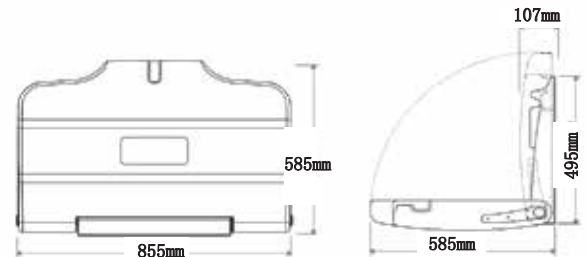

RAK90930

Baby Changing Station
Made by High Quality HDPE