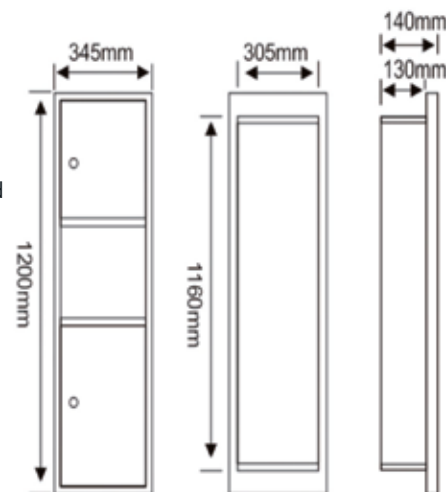

Paper Towel Dispenser Recessed
with Waste Receptacle
Capacity up to 450C-fold or 600 multifold
Waste container capacity 14L
Two doors with front tumbler locks keyed
SS 304 Satin finish

**RAK90513**

Paper Towel Dispenser Recessed
with Waste Receptacle
Capacity up to 450C-fold or 600 multifold
Waste container capacity 14L
Dryer: Infrared Sensor, Heater 650W
Three doors with front tumbler locks keyed
SS 304 Satin finish