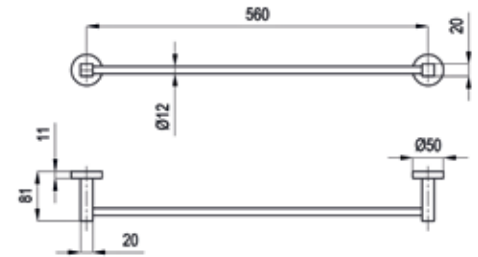

RAK92001

Towel Bar 560mm
SS 304 Satin finish

RAK92025

Double Robe Hook
SS 304 Satin finish

RAK92020

Towel Shelf with Towel Bar
600 x 210 x 130mm
SS 304 Satin finish

RAK90930

Baby Changing Station
Made by High Quality HDPE