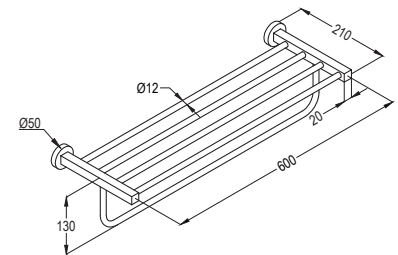

RAK92020

Towel Shelf with Towel Bar
600 x 210 x 130mm
SS 304 Satin finish