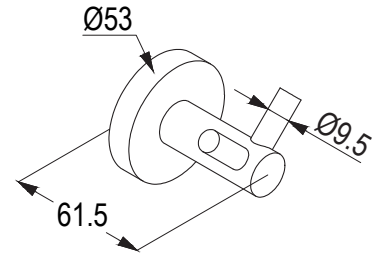

RAK91025

Double Robe Hook
SS 304 Satin finish