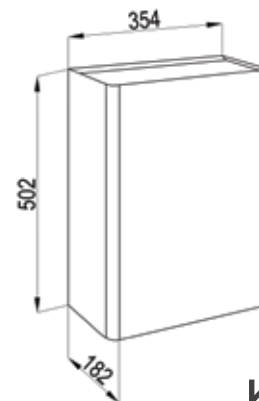

WASTE BIN

STAINLESS STEEL

RAK90331

Waste Bin, 6L
(dia.)206mm X 300mm (H)
SS 410 Satin finish

RAK90335

Waste Bin, 27L
(dia.)255mm X 600mm (H)
SS 410 Satin finish

RAK90336

Waste Bin, 40L
(dia.)295mm X 570mm (H)
SS 410 Satin finish