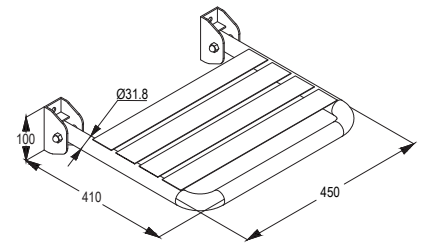

RAK90400
Folding Up Grab Bar
600mm
SS 304 Satin finish

RAK90401
Folding Up Grab Bar
800mm
SS 304 Satin finish

RAK90460
Folding Shower Seat
Wall Mounted
Load capacity up to 100kg
SS 304 Satin finish

RAK90411
Grab Bar Right Handed
SS 304 Satin finish
up to 150kg