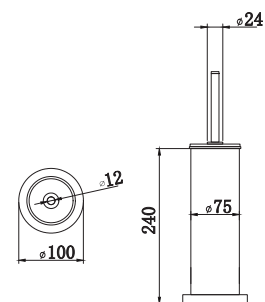

RAK91052-1

Toilet Brush Holder
Floor Mounted
SS 304 Polished finish