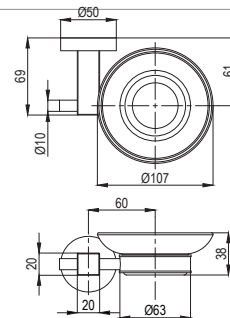

RAK92008

Soap Dish
SS 304 Satin finish & Glass

RAK92007

Tumbler Holder
SS 304 Satin finish & Glass

RAK92003

Towel Ring
SS 304 Satin finish

RAK92004

Toilet Roll Holder
with Lid
SS 304 Satin finish