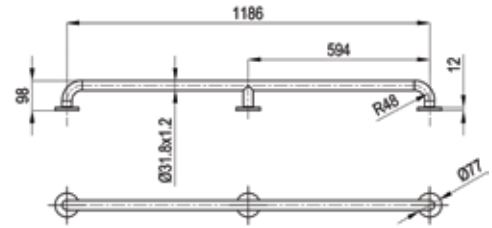

RAK90421

Grab Bar Center Fixing
1186mm
SS 304 Satin finish