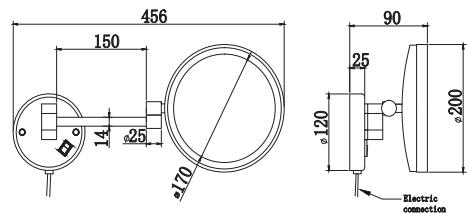

RAK90940

8" Round Vanity
Mirror with LED
Magnifying multiple:3
Brass Chrome Plated