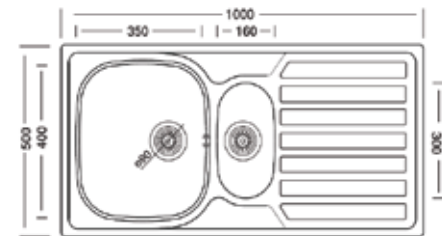

Inset Sink 48X48
Single Bowl
S.S 304 Satin finish
3.5" Waste with siphons

RAK90810

Inset Sink 50X86
Single Bowl Single Drainer
S.S 304 Satin finish
3.5" Waste with siphons

RAK90830

Inset Sink 50X100
Double Bowl Single Drainer
S.S 304 Satin finish
3.5" Waste with siphons