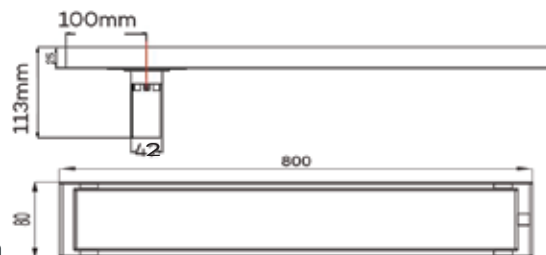

RAK90722

Shower Channel
Tile Insert
with Smell Prevention
and Opening Key
Channel 800x80mm
SS 304 Satin finish