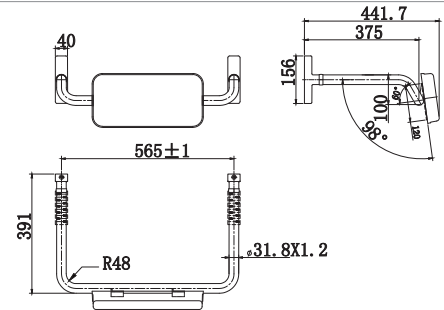

RAK90400
Folding Up Grab Bar
600mm
SS 304 Satin finish

RAK90401
Folding Up Grab Bar
800mm
SS 304 Satin finish

RAK90460
Folding Shower Seat
Wall Mounted
Load capacity up to 100kg
SS 304 Satin finish

RAK90411
Grab Bar Right Handed
SS 304 Satin finish
up to 150kg