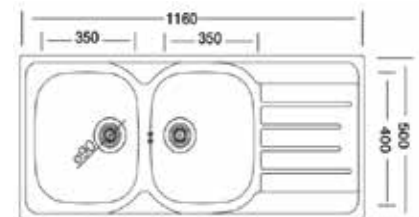

RAK90820

Inset Sink 50X116
Double Bowl Single Drainer
S.S 304 Satin finish
3.5" Waste with siphons