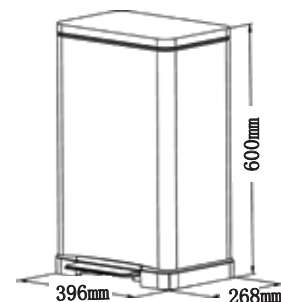

RAK90326
Pedal Dust Bin, 45L
600mmx396mmx268mm
SS 410 Satin finish