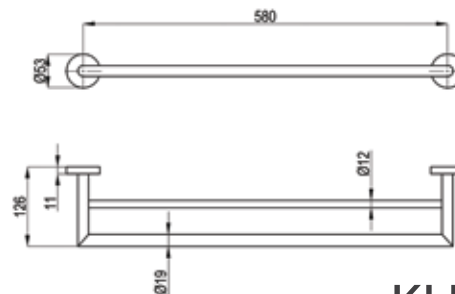

RAK91020

Shelf with Towel Bar
580mm
SS 304 Satin finish

RAK91001

Towel Bar
580mm
SS 304 Satin finish

RAK91010

Glass Shelf
519mm
SS 304 Satin finish & Glass

RAK91011

Double Towel Bar
580mm
SS 304 Satin finish