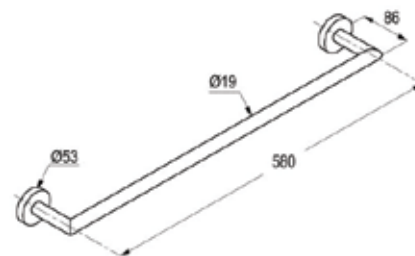

**RAK91032**

Toilet Brush
SS 304 Satin finish with Glass

**RAK91020**

Shelf with Towel Bar
580mm
SS 304 Satin finish

**RAK91001**

Towel Bar
580mm
SS 304 Satin finish

**RAK91010**

Glass Shelf
519mm
SS 304 Satin finish & Glass