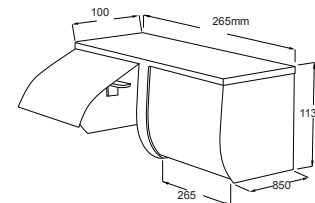

RAK90200

Jumbo Roll Paper Dispenser
SS 304 Satin finish

RAK90210

Recessed Single Toilet Roll Holder
SS 304 Polished finish

RAK90220

Exposed Single Toilet Roll holder
SS 304 Satin finish

RAK90211

Recessed Double Toilet Roll Holder
SS 304 Satin finish

RAK90221

Exposed Double Toilet Roll Holder
SS 304 Satin finish