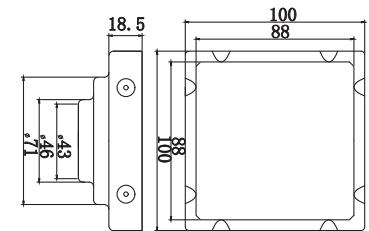

RAK90701-1

Stamping Floor Drain
Tile Insert
100x100mm
SS 304 Polished finish