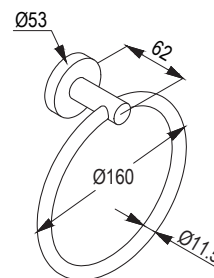

RAK91003

Towel Ring
SS 304 Satin finish